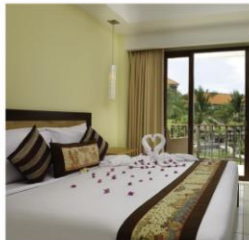

Room Features

- * Rooms with ocean and golf course view
- * Private balcony
- * Rooms & suites all equipped with AC, Telephone, Satellite Color TV with 56 channels, Refrigerator, Coffee and Tea facilities.
- * Living room, mini bar & Kitchenette are available for the Junior Suite and higher room categories
- * All our rooms are non-smoking
- * Family Rooms accommodate up to 5 people

www.lexingtonnewkuta.com

Guest Room and Suites

Categories	Rooms	Size (m ²)	Bed Type	Bath Room
Superior Double	9	21	Double	Shower
Superior Twin	104	21	Twin	Shower
Deluxe Double	64	21	Double	Shower
Deluxe Twin	43	21	Twin	Shower
Junior Suite Double	16	41	Double	Shower
Junior Suite Twin	16	41	Twin	Shower
Landmark	3	63	2 Double	Shower & bathtub
Family Suite	4	63	1 Double & 2 Single	2 Separate Shower
Club Suite	4	63	1 Double	Shower, Bathtub & Jacuzzi
Residence	1		2 Double	Shower, Bathtub & Jacuzzi
Pent House	1		1 Double, 2 Single & Swimming Pool	Shower, Bathtub & Jacuzzi
Aster Villa	1		3 Double & Swimming pool	Shower, Bathtub & Jacuzzi